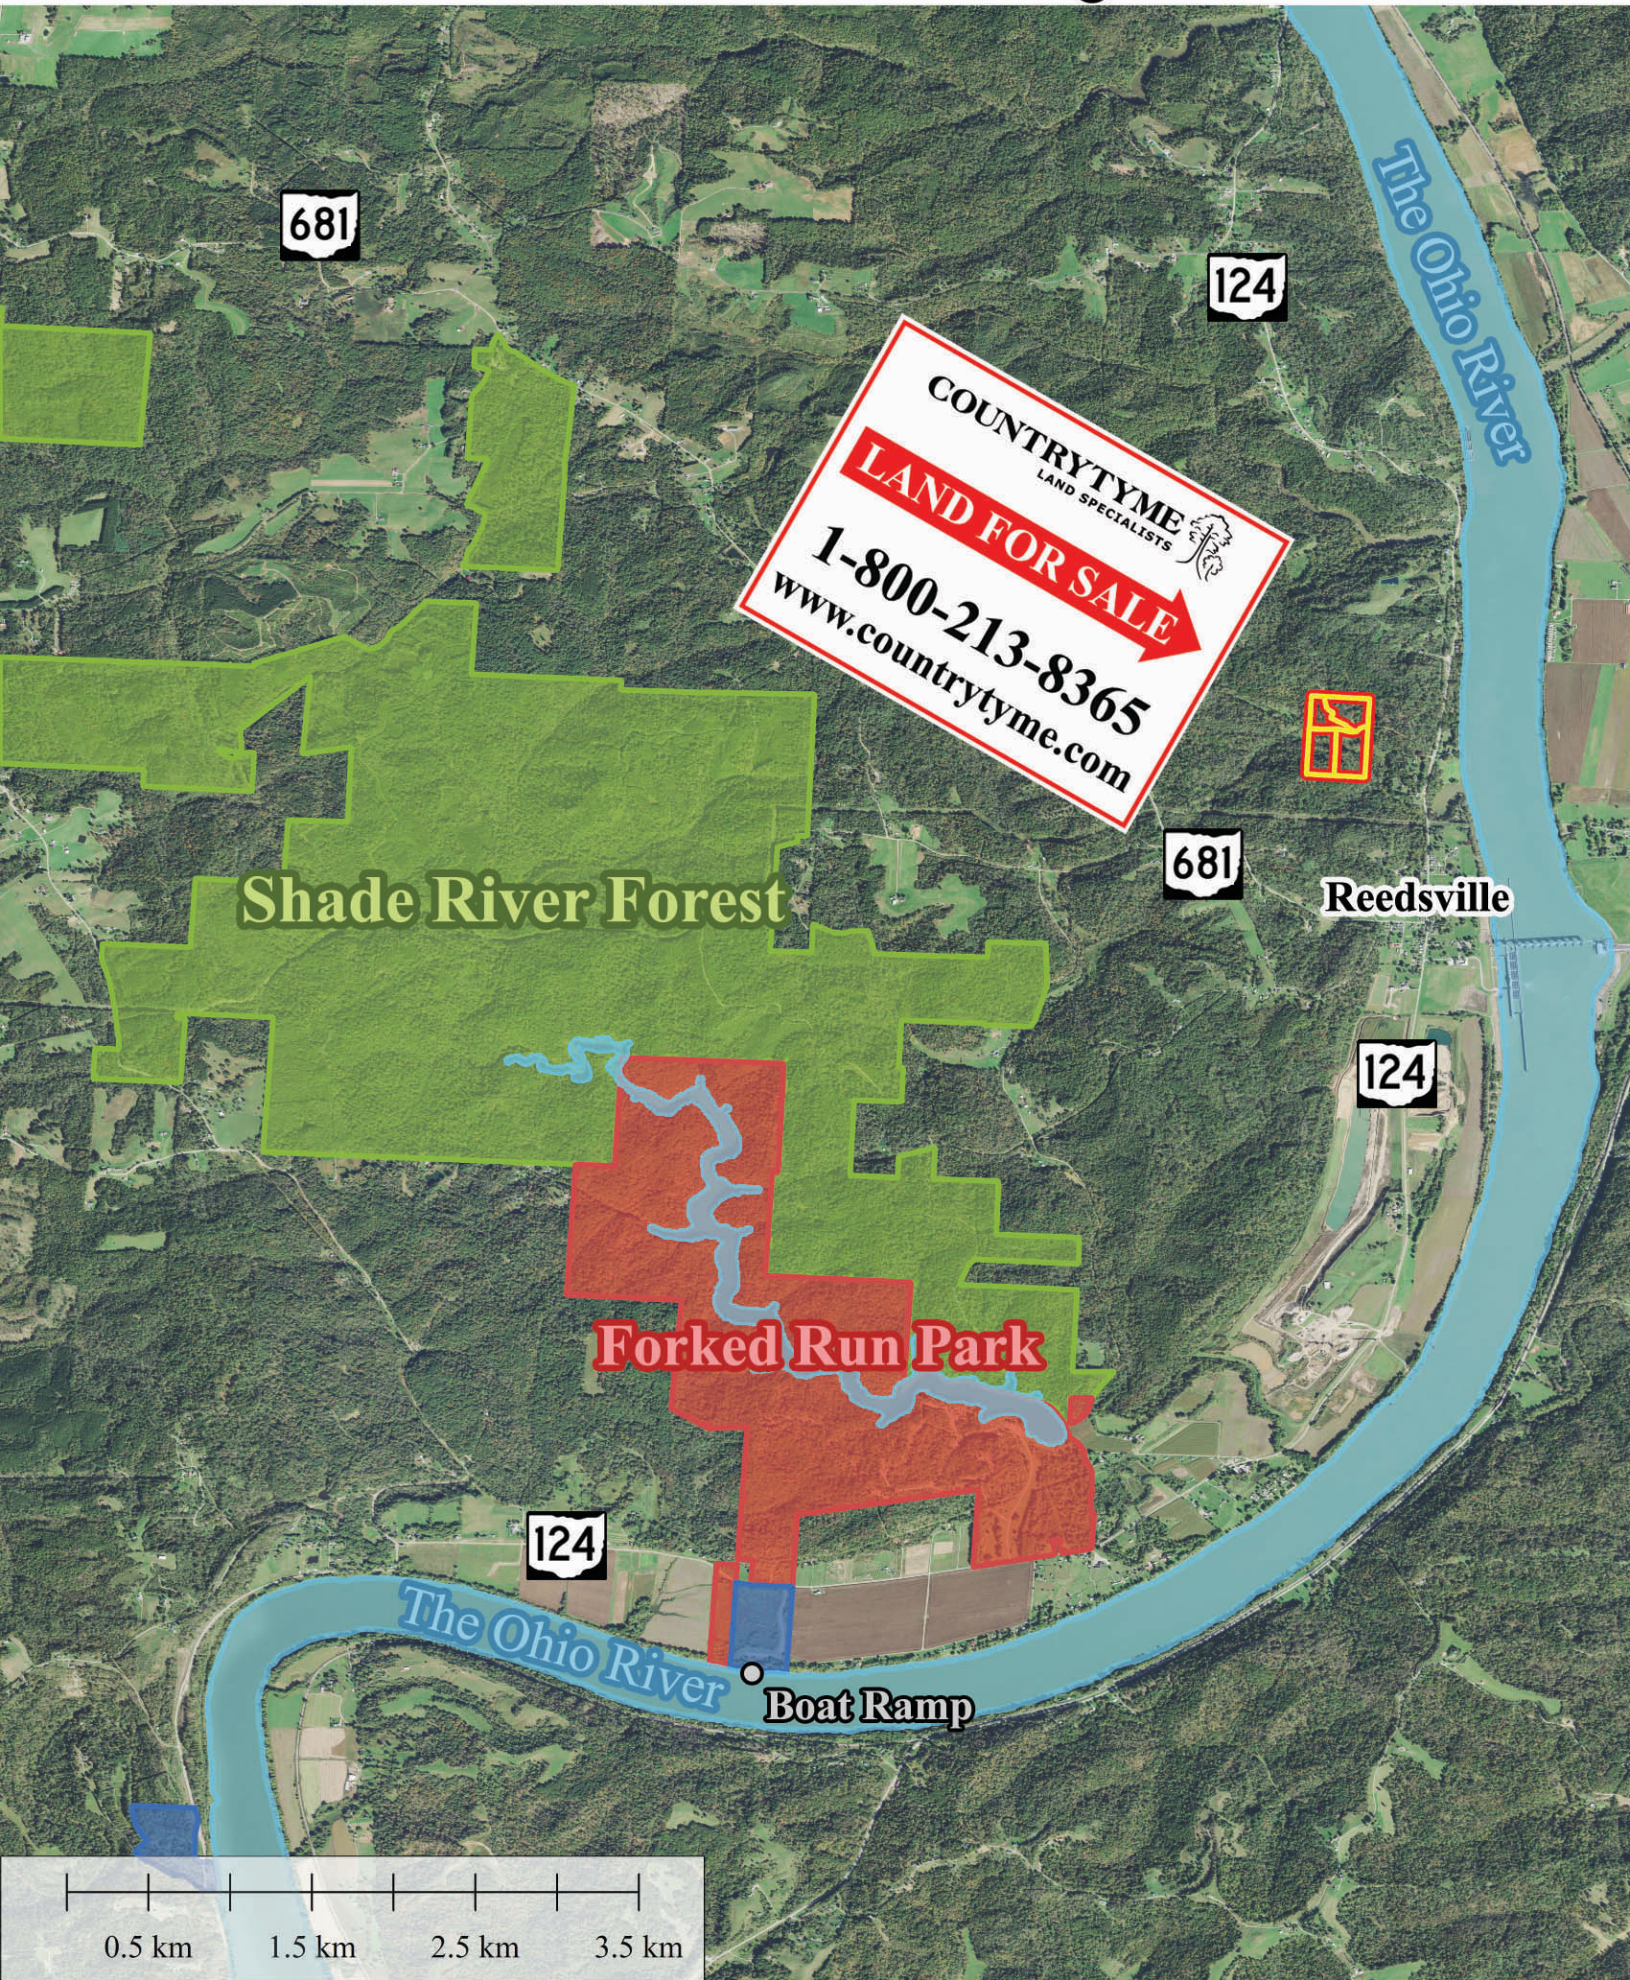

Ohio River Retreat - Meigs Co.

COUNTRYTYME
LAND SPECIALISTS
LAND FOR SALE
1-800-213-8365
www.countrytyme.com

Shade River Forest

Forked Run Park

Reedsville

Boat Ramp